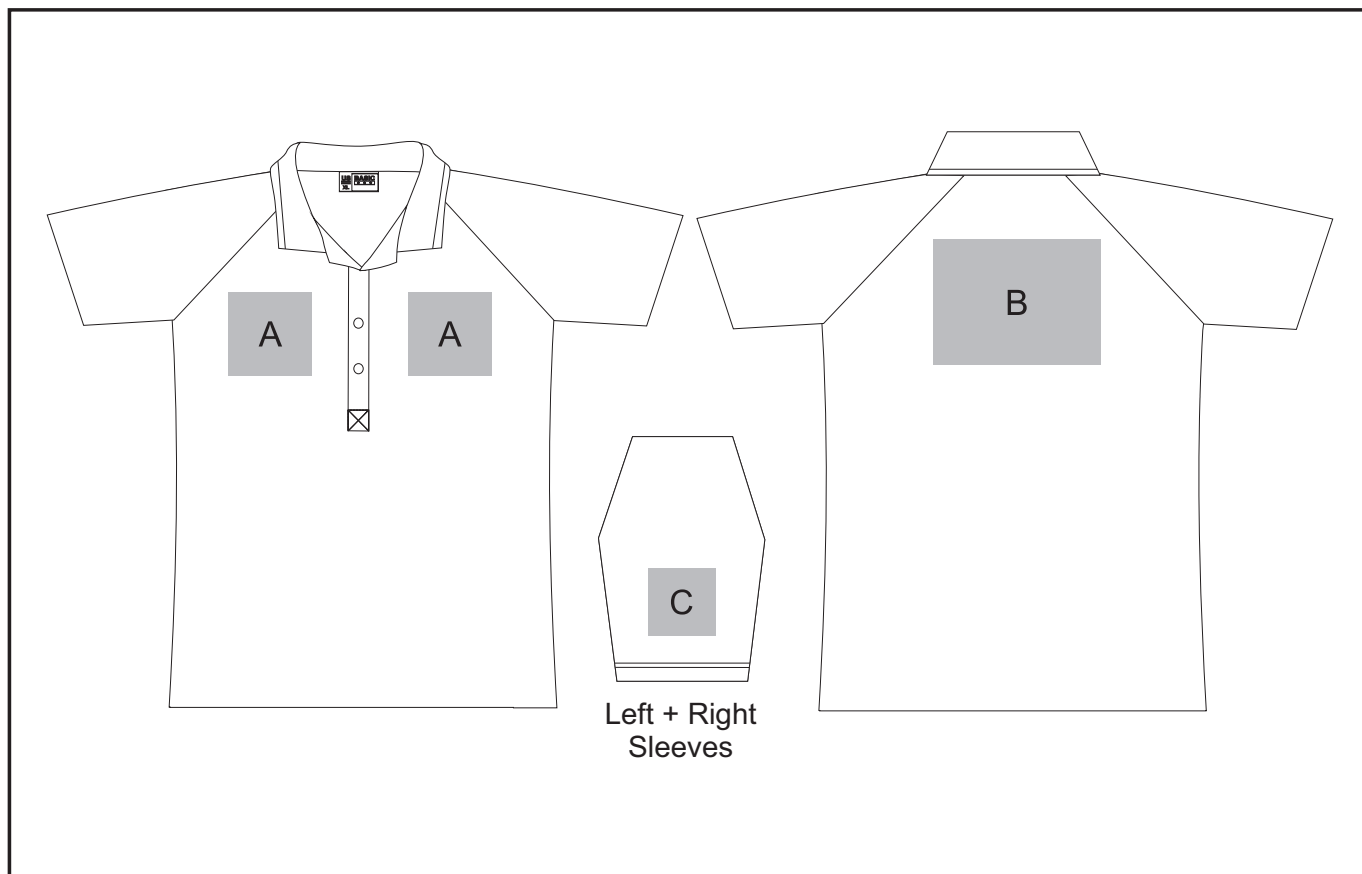

### Need to know:

- Includes 1-Position Embroidery **OR** 1-Position Digital Transfer (setup fee applies)
- **EMB/DTC inclusive parameters: Left/Right Chest OR Back = 100mm x 100mm**

#### **Position A**

1. Embroidery (EMB) - 9 colours  
Size: 100mm diameter
2. Screen Print (SA) - 6 colours  
Size: 100mm wide x 80mm high
3. Digital Transfer Clothing (DTC) - Full colour  
Size: 100mm wide x 100mm high

#### **Position C**

1. Embroidery (EMB) - 9 colours  
Size: 80mm diameter
2. Screen Print (SA) - 6 colours  
Size: 60mm wide x 80mm high
3. Digital Transfer Clothing (DTC) - Full colour  
Size: 80mm wide x 80mm high

#### **Position B**

1. Embroidery (EMB) - 9 colours  
Size: 200mm wide x 150mm high
2. Screen Print (SA) - 6 colours  
Size: 260mm wide x 200mm high
3. Digital Transfer Clothing (DTC) - Full colour  
Size: 210mm wide x 148mm high